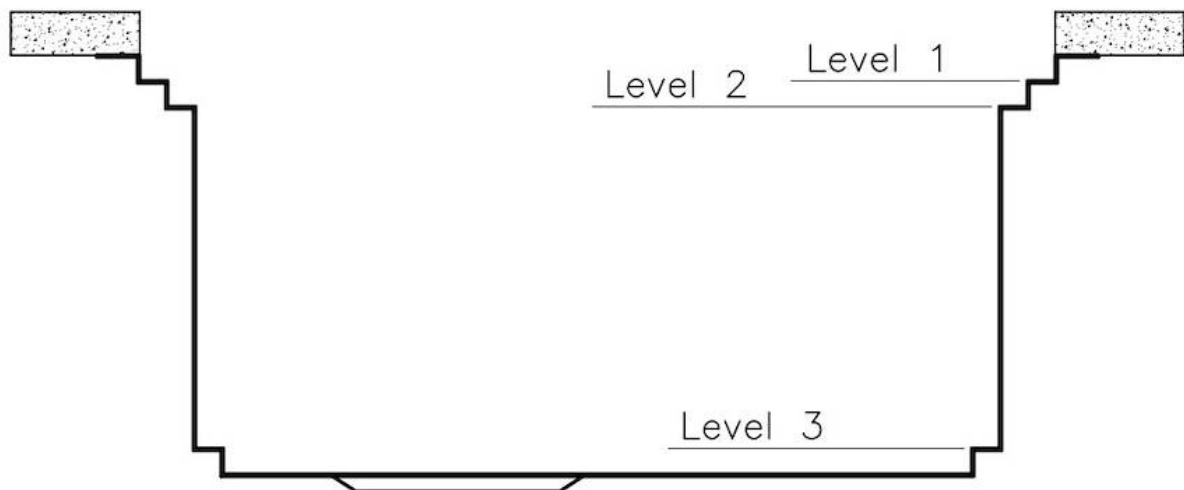

Milanello Optional accessories / Accessori opzionali

The "rails" system makes it possible to use a combination of numerous accessories. Grids, chopping boards, utensils' ranging system, bowls and containers of different dimensions can be alternated in the workspace with a simple gesture, and can easily be stacked, in order to be on hand at all times.

Il sistema di "corsie" rende possibile l'utilizzo combinato di innumerevoli accessori. Griglie, taglieri, portautensili, vaschette e contenitori di varie dimensioni si alternano nella zona di lavoro con un semplice gesto e possono essere impilati, sempre a portata di mano.